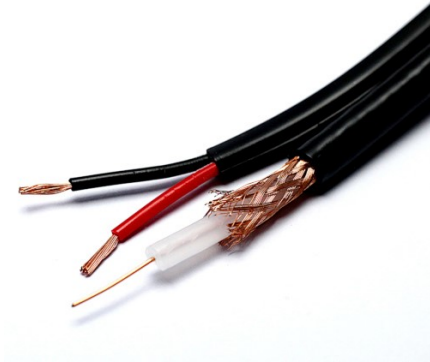

AR-01-107 / 108

aura RG59 Coax Cables

Overview

Aura RG59 is a 75ohm coaxial cable with 0.58mm Dia copper clad steel inner conductor, Solid PE insulation, copper clad aluminium braid and PVC or LSZH outer sheath both meeting Eca standard.

AR-01-113 / 114

aura RG6 Coax Cables

Overview

Aura RG6 is a 75ohm coaxial cable with 1.02mm Dia copper clad steel inner conductor, foam PE insulation, aluminium foil ,aluminium braid and PVC /LSZH outer sheath both meeting Eca standard.

Key Features

- Eca CPR Class cable • PVC or LSZF cable types
- Supplied in Black • Packaging 100% Recyclable
- Reel size of 100Mtr • Connectors also available

Part Code	Description
AR-01-113	aura Coax Cable RG6 PVC Eca 75Ohm Black 100Mtr Outer Dia 6.6mm
AR-01-114	aura Coax Cable RG6 LSZH Eca 75Ohm Black 100Mtr Outer Dia 6.6mm

AR-01-109 to 112

aura Coax Cable RG59 Shotgun

Overview

Aura RG59 Shotgun is a 75ohm coaxial cable and 0.5mm or 0.75mm red/black Power cable for CCTV systems. Cable features 0.58mm Dia copper clad steel inner conductor, Solid PE insulation, copper clad aluminium braid and PVC or LSZH outer sheath both meeting Eca standard. Also features red and black insulated stranded copper power conductors in overall PVC/LSZH outer sheath.